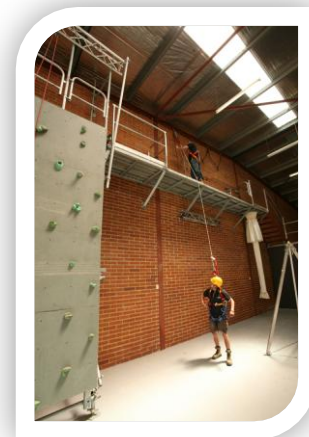

## Need Training in Rescue?

**(This training should only be done once you have completed the 1 day Work safely at heights course)**

Legislation requires that personnel working under fall arrest conditions have an emergency plan and a means of rescuing a fallen, suspended worker. It is critical that the casualty be rescued as soon as possible; therefore the use of emergency services for rescue should generally be the last option.

It is not always possible to use mechanical devices such as elevating work platforms, etc for rescue operations. Access Unlimited's **Fallen Worker Rescue** course is designed for all personnel required to wear fall arrest/confined space harnesses. The training is based upon the use of simple and rapid pre-rigged rescue kits that do not require the rescuer to go over an edge in order to access the casualty. This half day practical course is delivered by experienced height safety and rescue specialists. We can deliver on-site (subject to appropriate training facilities being available) or at our first class training facility located in Osborne Park, Western Australia.