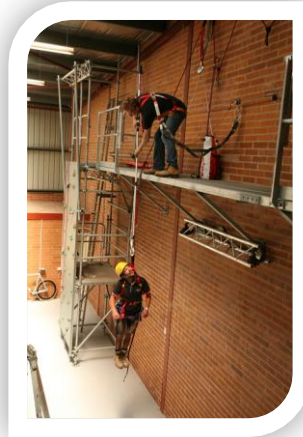

## Need Training in Rescue?

**(This training should only be done once you have completed the 1 day Work safely at heights course)**

Legislation requires that personnel working under fall arrest conditions have an emergency plan and a means of rescuing a fallen, suspended worker. It is critical that the casualty be rescued as soon as possible; therefore the use of emergency services for rescue should generally be the last option.

It is not always possible to use mechanical devices such as elevating work platforms, etc for rescue operations. Access Unlimited's **Fallen Worker Rescue** course is designed for all personnel required to wear fall arrest/confined space harnesses. The training is based upon the use of simple and rapid pre-rigged rescue kits that do not require the rescuer to go over an edge in order to access the casualty. This half day practical course is delivered by experienced height safety and rescue specialists. We can deliver on-site (subject to appropriate training facilities being available) or at our first class training facility located in Osborne Park, Western Australia.